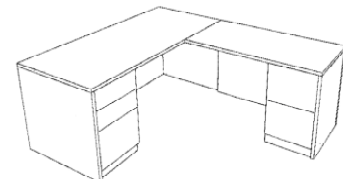

$2010

N-DS-3066 30x66 Desk Shell
N-R-2448 24x48 Return
N-P-6612 B/B/F Pedestal
N-P-1212 F/F Pedestal