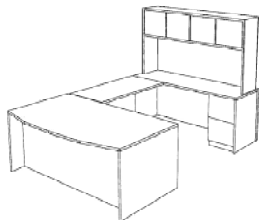

N-TL 48 Round Leg Set for 42/48" table \$374

N-TL 72 Leg Set for 72" table \$467
 N-TL 96 Leg Set for 96" table \$506
 N-TL 120 Leg Set for 120" table \$725
 N-TL 144 Leg Set for 144" table \$740

\$3295