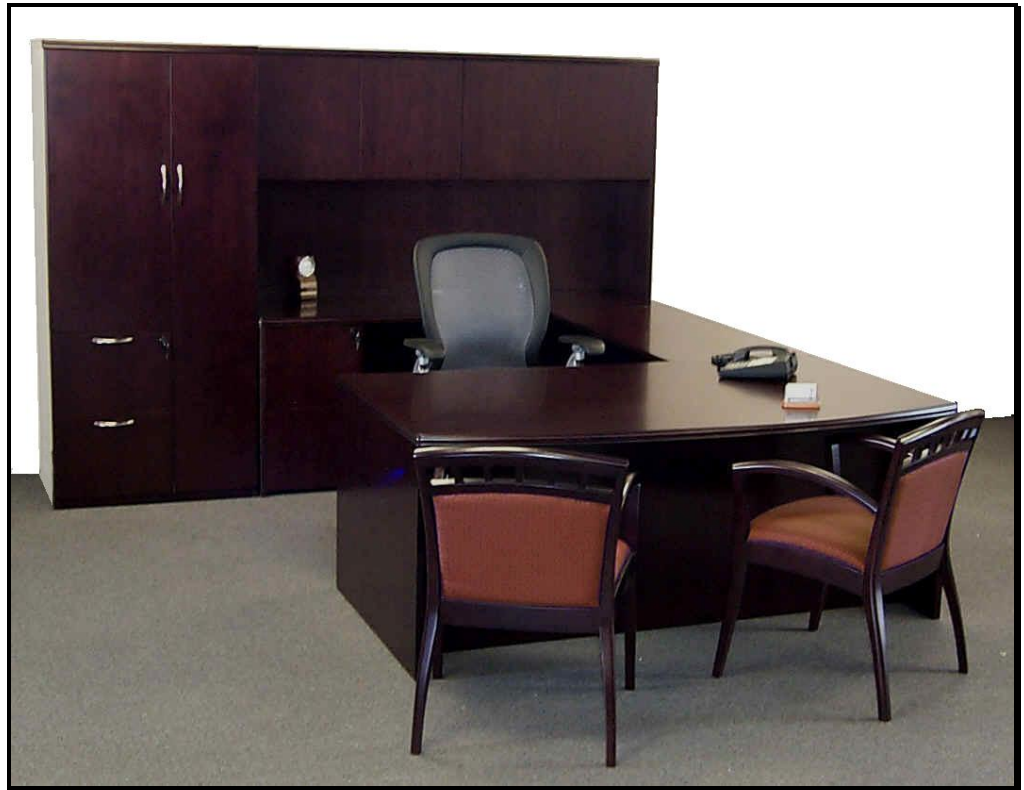

ExpressVeneer - NAPA

NAPA is real wood furniture.

Napa Executive U Suite shown below in Espresso Walnut.

The Suite at right includes a Bow Top Conference Desk, Credenza, Bridge, 4-door Hutch and 2 Pedestals for Storage. Storage tower is optional.

Only $3295 List Price
Add $1390 List Price for Personal Storage Tower.

Popular Options;

- -Glass doors for Hutch
- -Drawer Pulls
- -Curved Cockpit Bridge
- -Storage Tower
- -Center Drawer

NAPA is stocked in Autumn Cherry and Espresso Walnut. The veneers are real Cherry or Walnut and the Transitional Edges are Solid Lumber. Companion pieces are stocked, such as Lateral Files, Bookcases, Conference Tables, and Occasional Tables.

All drawers include heavy-duty ball-bearing full suspensions, even Box drawers on Pedestals.

All File drawers are designed for use with Hanging File Folders. Drawer bottoms will not support heavy weight, such as Manila File Folders.