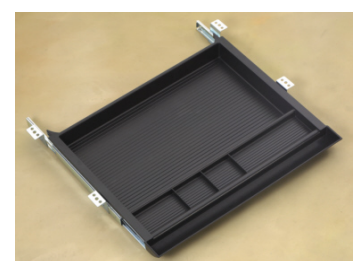

EZ 0021 **\$160**

Articulating Arm with height and angle adjustment, wrist support and movable mouse support.

EZ 0036 **\$95**

Keyboard Tray with movable Mouse support

EZ00506 CPU Trolley **\$60**

EZ5003 CPU holder **\$135**

Attaches to underside of work surface. Slides in and out and swivels for easy access.

EZ00276-C-S Clamp Mount **\$175**
 EZ 00276-B-S Grommet Mount **\$175**
 B-S mounts in existing grommet, or requires drilling of 3/8" hole.