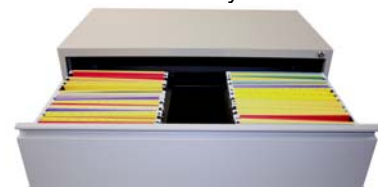

ExpressOfficeFurniture

High Quality Steel Lateral Files and Pedestals
 Steel Pedestals and Lateral files in stock.
Extraordinarily Well Priced!!

36" Wide

36" Wide Lateral Files

Model & Description

Model# SB-SF-2-36 - 2 Drawer **\$490 List Price**
 Model# SB SF-4-36 - 4 Drawer **\$875 List Price**

- Stocked in Black only
- Locks are standard
- Adjustable Glides are Standard
- Safety Interlock is Standard
- Leveling Glides can be adjusted from inside bottom drawer.

4 Drawer Shown \$875 List Price

Heavy Duty Full Suspensions

Peds and Lateral Files are stocked in Black only.

File Rods for Side to Side Hanging Files
 Rails are included, standard.
 Accommodates Letter and Legal Hanging
 File Folders

File Rods for Front to Back Hanging File Rails are
 Optional. Model SB-File Rods \$5.00 Each List.
4 required per drawer.
 Accommodates Letter and
 Legal Hanging File Folders

High Quality Steel Pedestals