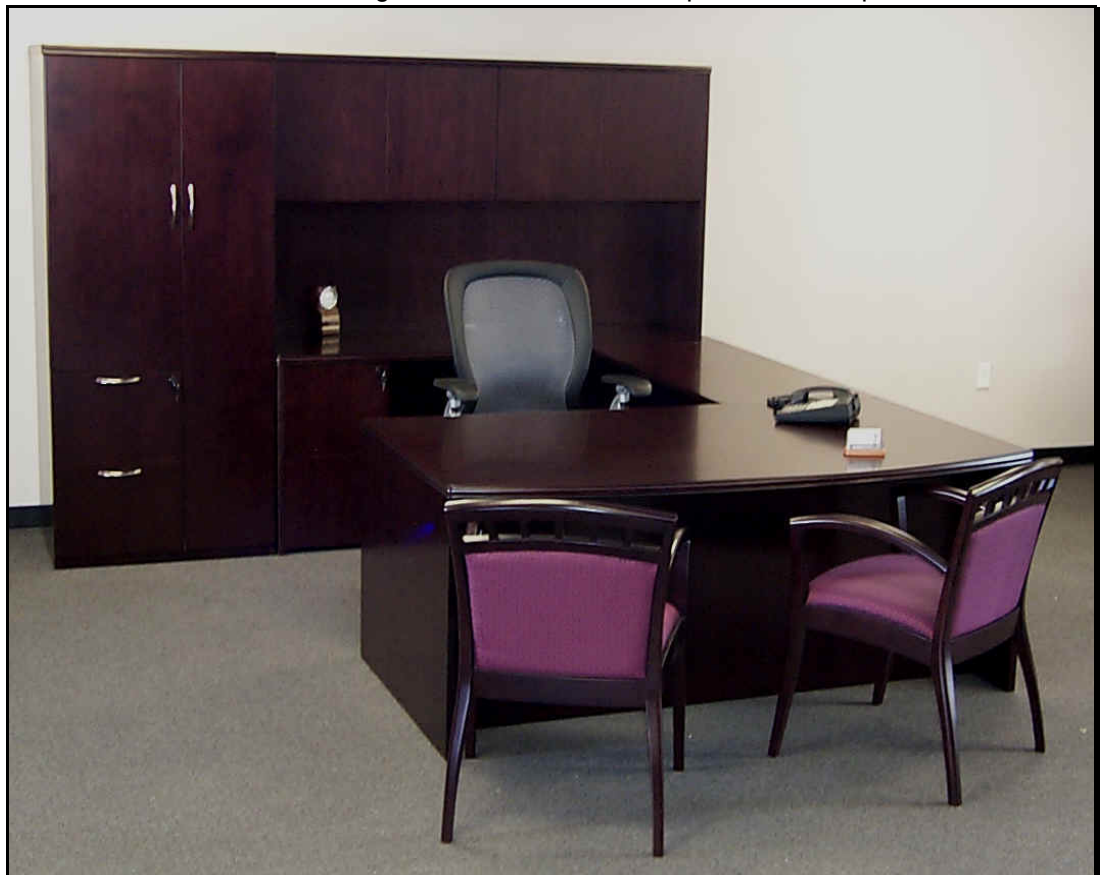

Popular Options;

- -Glass doors for Hutch
- -Drawer Pulls
- -Curved Cockpit Bridge
- -Storage Tower
- -Center Drawer

*The Executive U Suite pictured below is only $2995 List price.
+ $1125 for Storage Tower + $15 each for optional drawer pulls.*