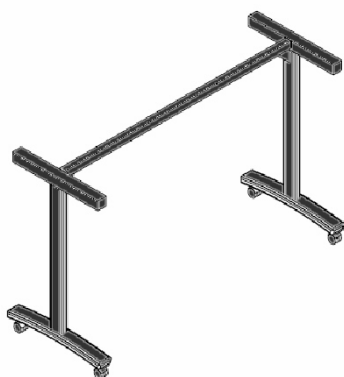

ExpressOfficeFurniture

Round Pedestal Base - Black
 SB Centro-600 Round Base Black **\$175 List Price**
 Price is for BASE ONLY

Round Tops – Cherry and Mahogany
 L127 42" Round **\$275 List Price**
 L123 48" Round **\$330 List Price**

T-Leg Black Base with adjustable Glides.
 BASE ONLY, top not included

SB M418 T Base 18" wide **\$60 List Price Each**
 SB M424 T Base 22" wide **\$65 List Price Each**
 SB M430 T Base 30" wide **\$70 List Price Each**

Shown is Qty of 2 22" wide Bases with
 Marquis Panel Systems 24x48 Worksurface

List Prices of TOPS ONLY below – Gray Nebula.
 Wider Sizes would require 3 legs, one on each end and one in
 the middle. No Stretchers are available.

Model	Size	List Price
MPS WS 48x24	48W X 24D	\$ 110
MPS WS 60x24	60W X 24D	\$ 130
MPS WS 60x30	60W X 30D	\$ 140
MPS WS 72x24	72W X 24D	\$ 160

Table Frame Only

T-leg 22" wide at bottom.

Includes 2 Legs, Metal Stretcher, 4 Casters (2 locking) **BLACK**